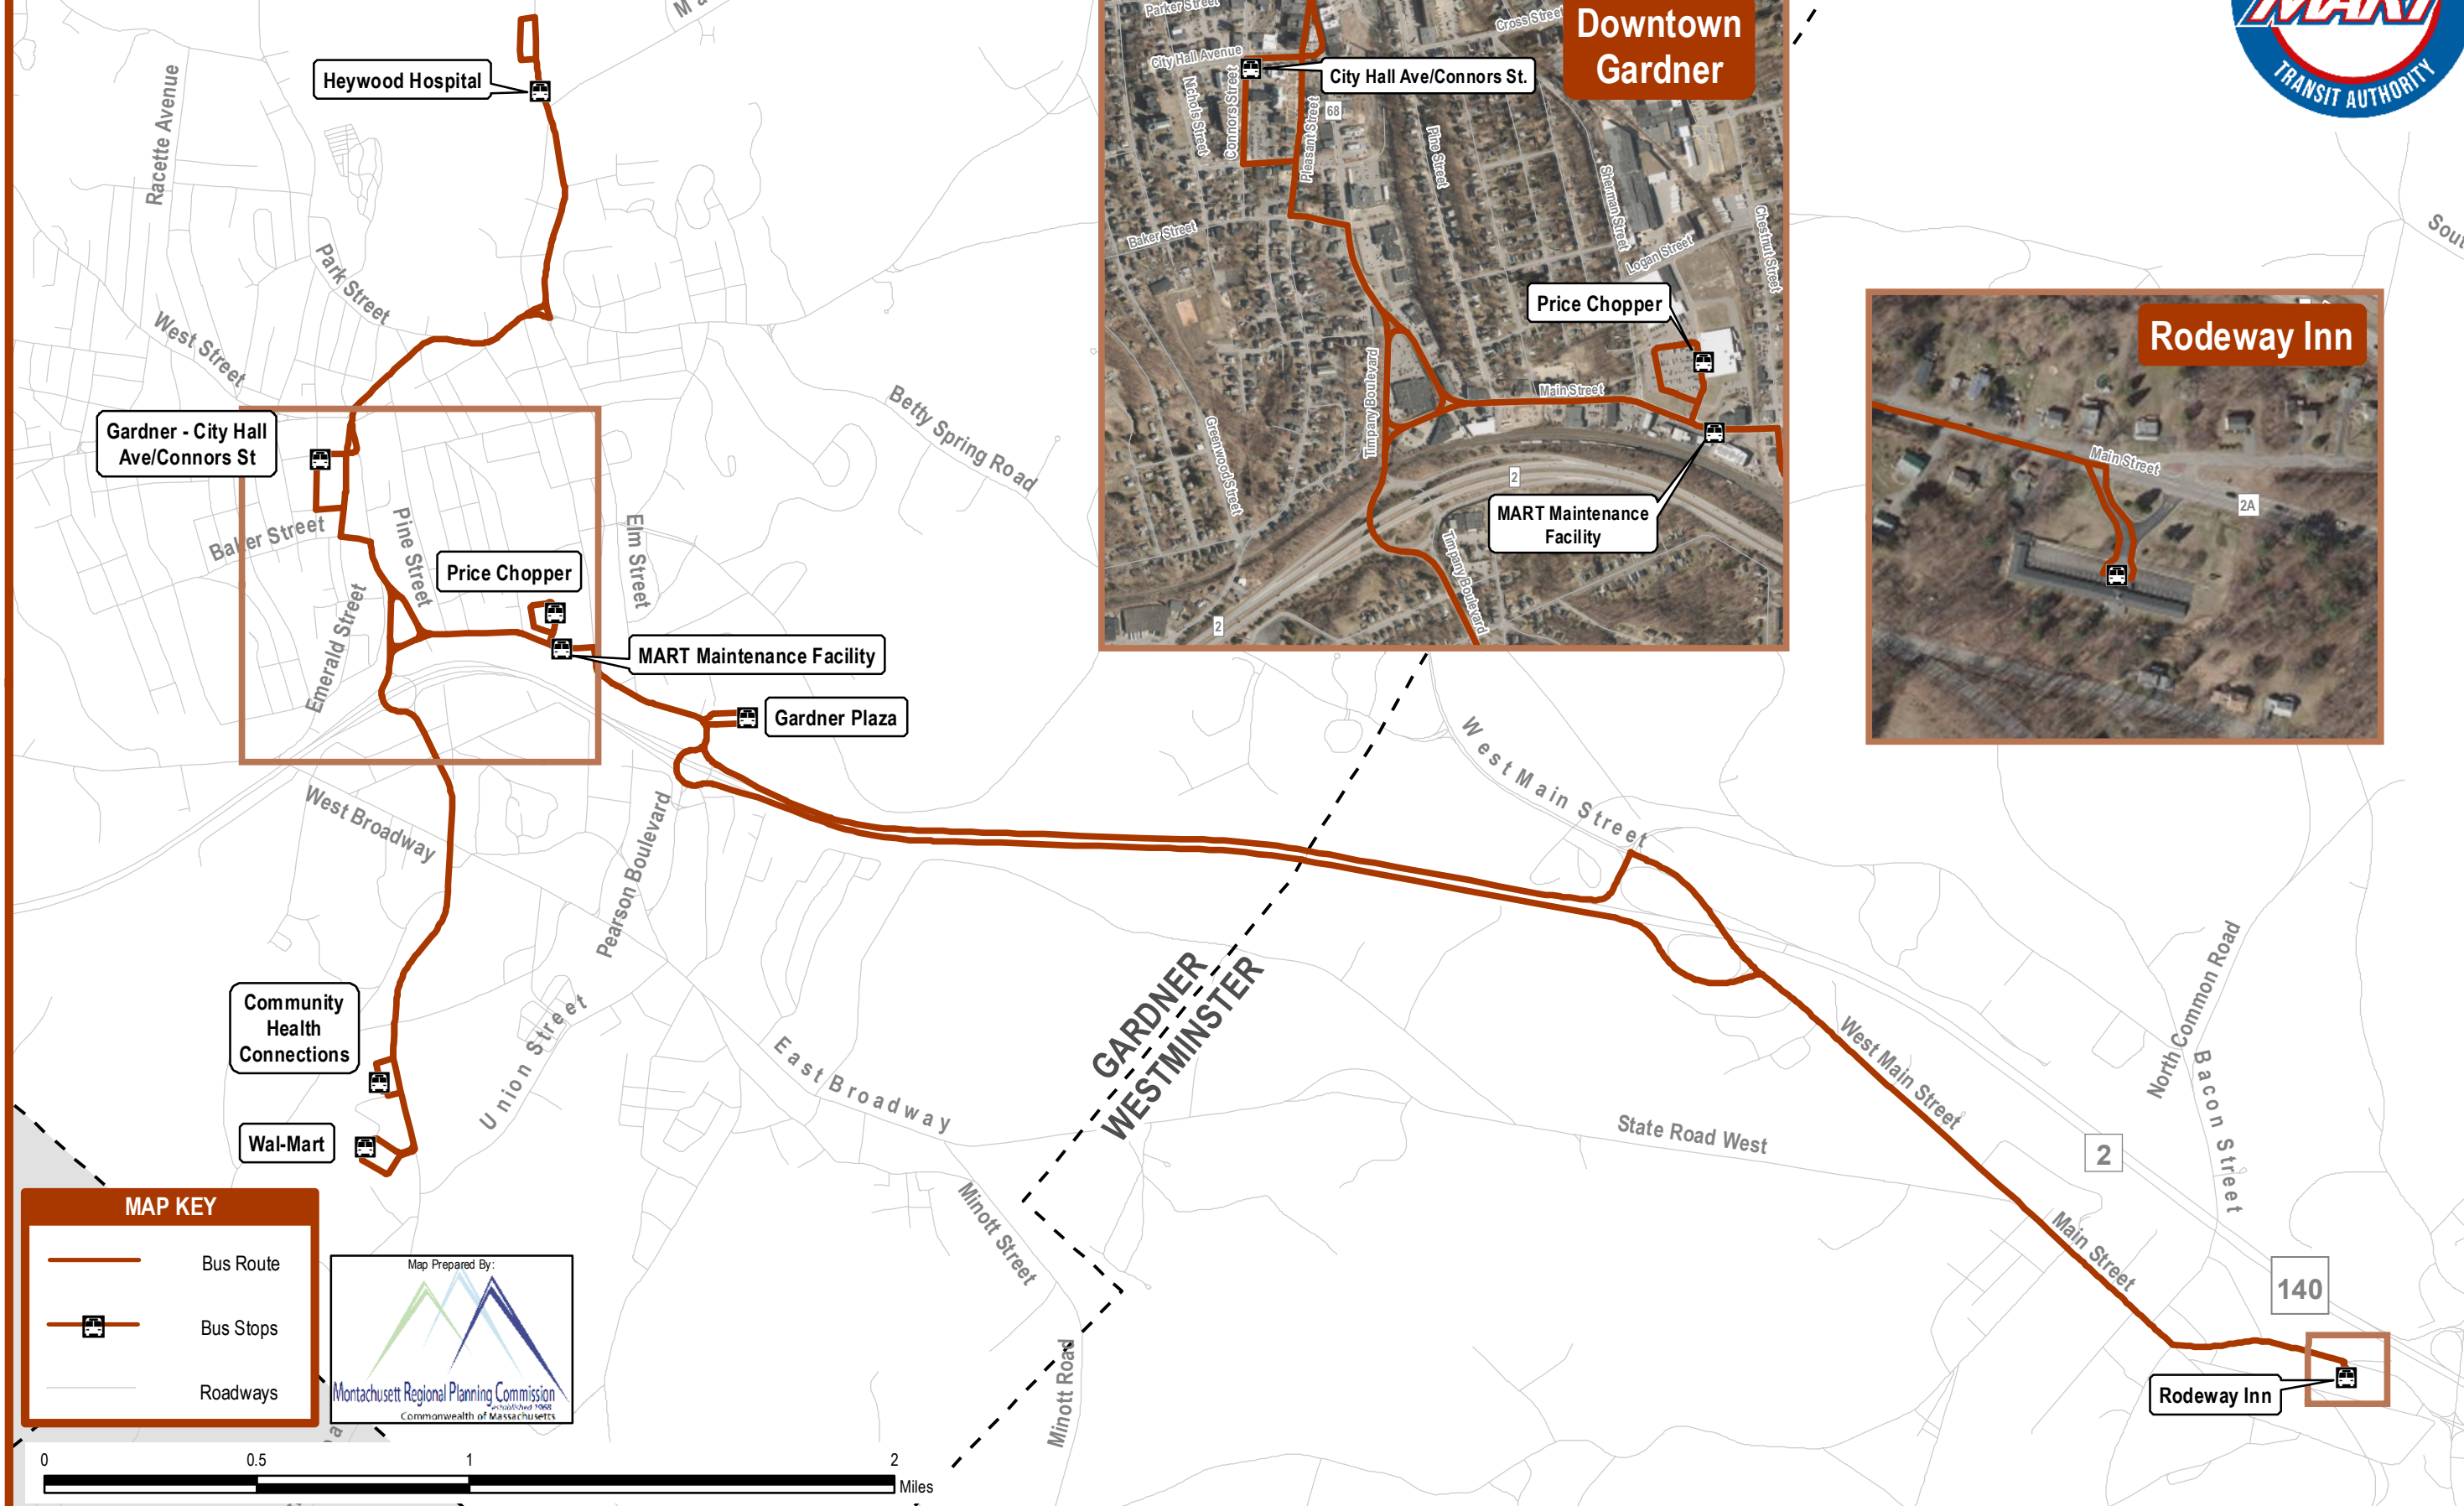

MART Gardner-Westminster Bus Route & Stops

MAP KEY

- Bus Route
- Bus Stops
- Roadways

Map Prepared By:

 Montachusett Regional Planning Commission
 Established 1968
 Commonwealth of Massachusetts