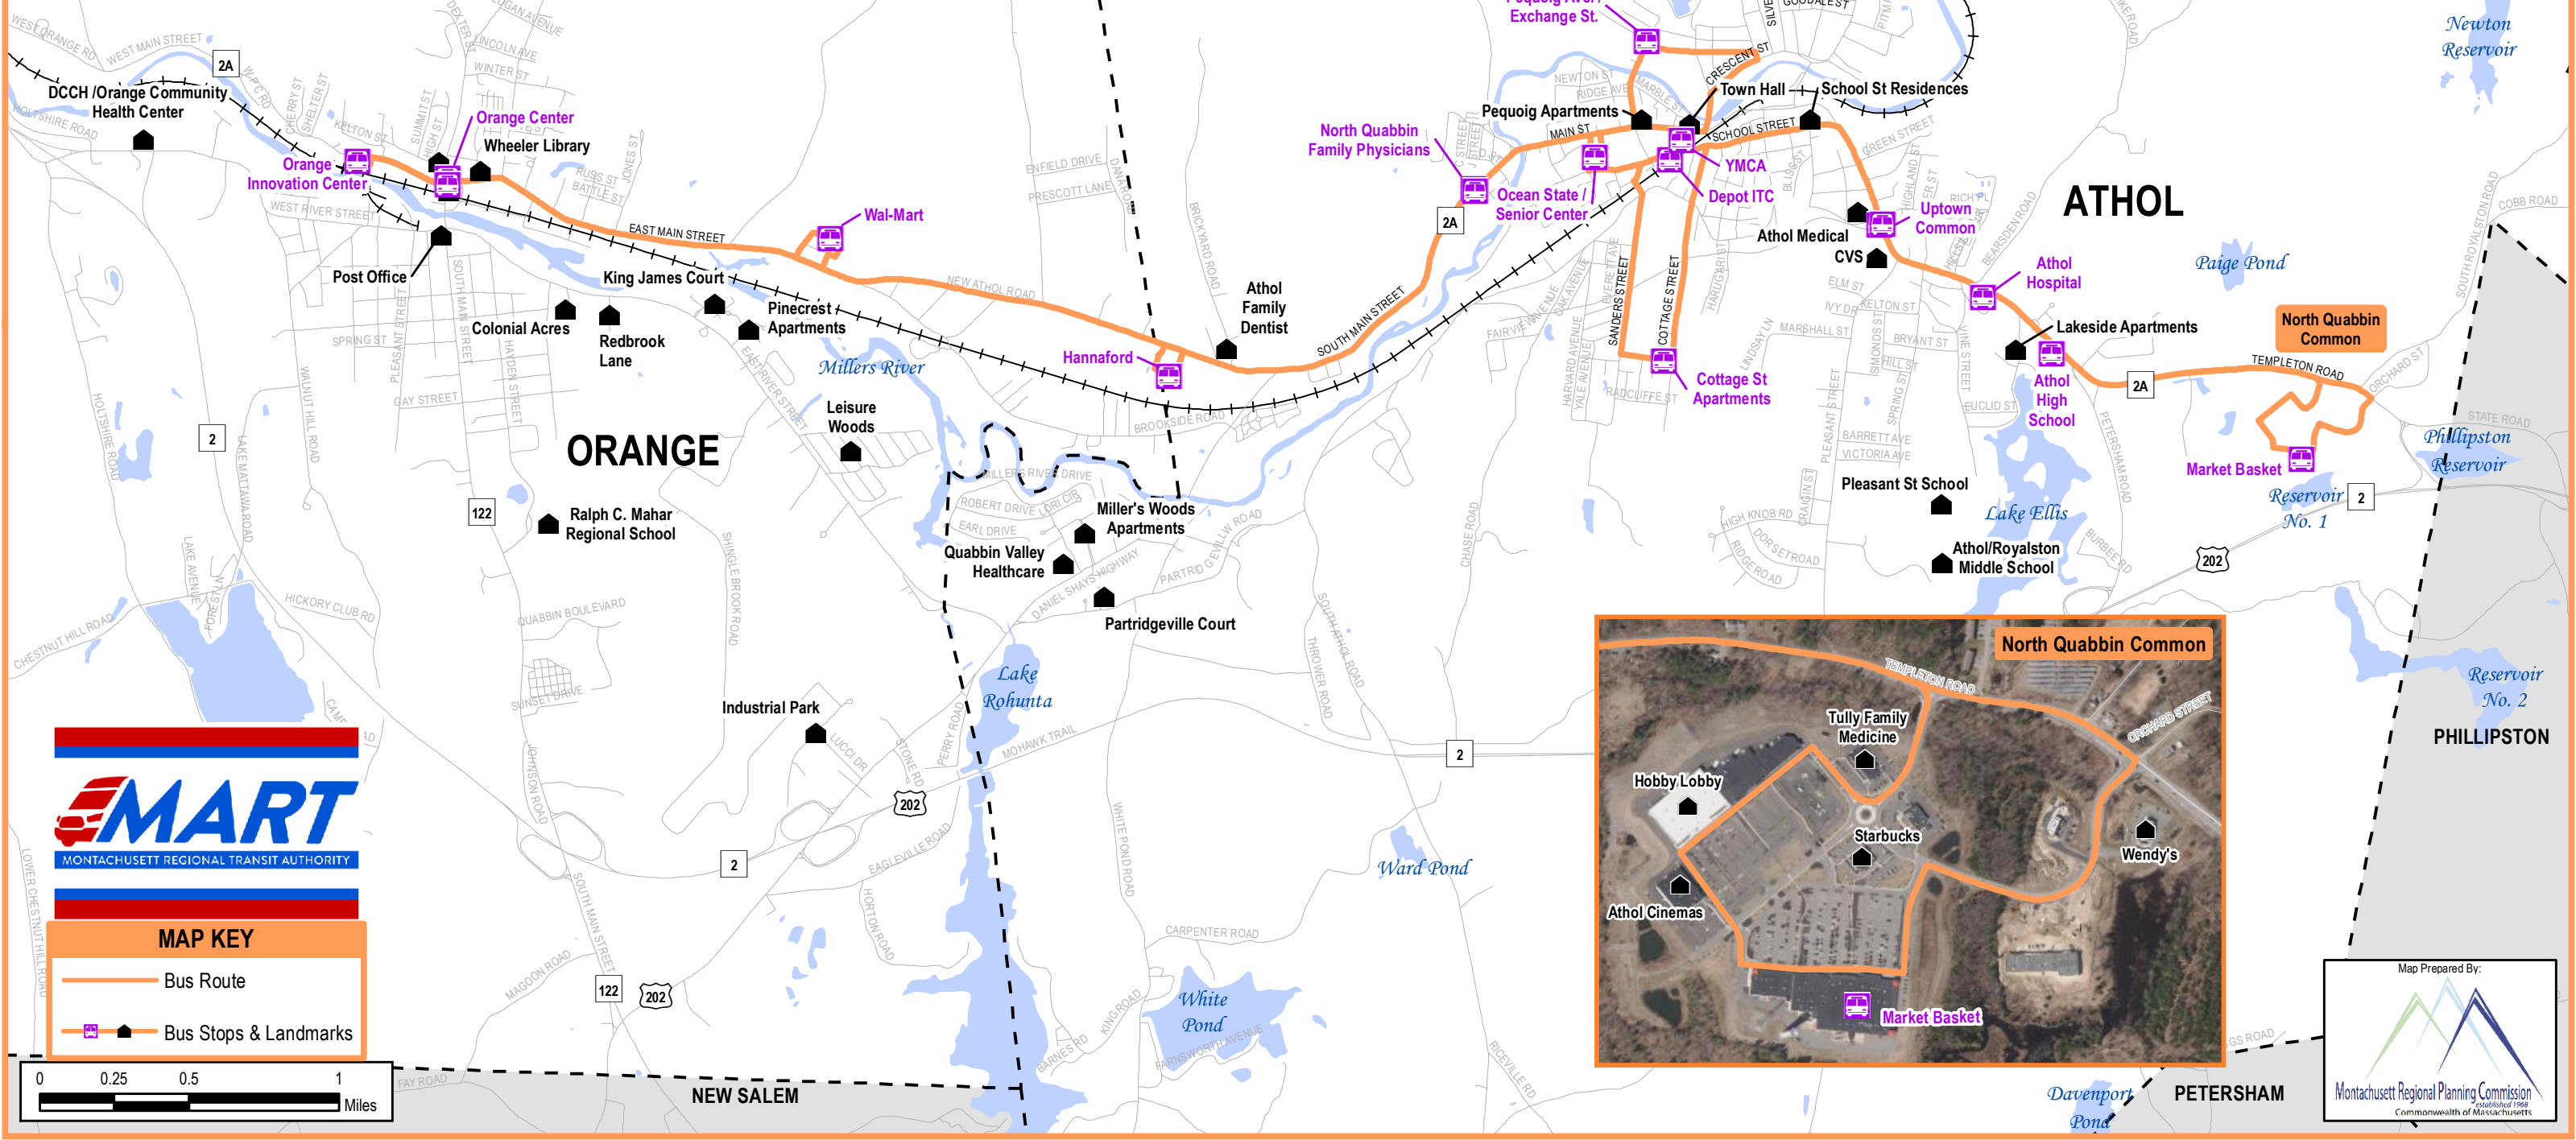

# MART Athol - Orange Fixed Route Shuttle

**MAP KEY**

- Bus Route
- 🚌 Bus Stops & Landmarks