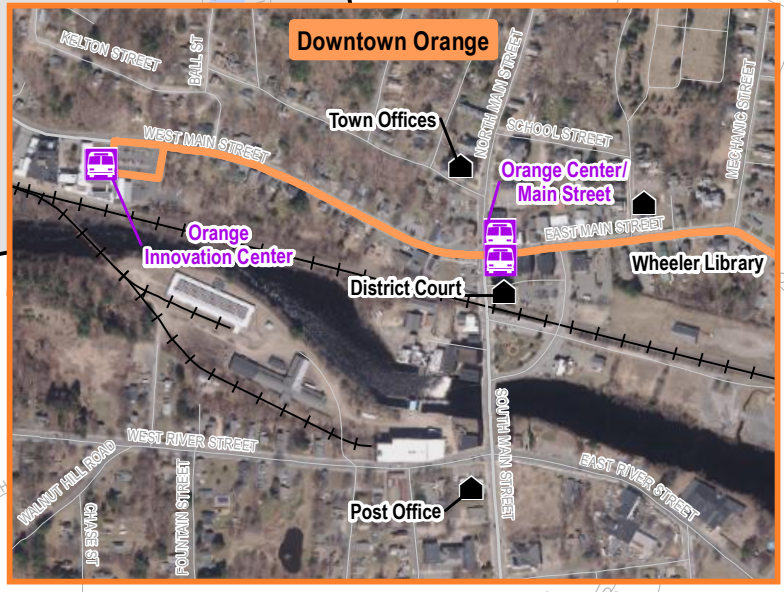

# MART Athol - Orange Fixed Route Shuttle

**MAP KEY**

- Bus Route
- 🚌 Bus Stops & Landmarks