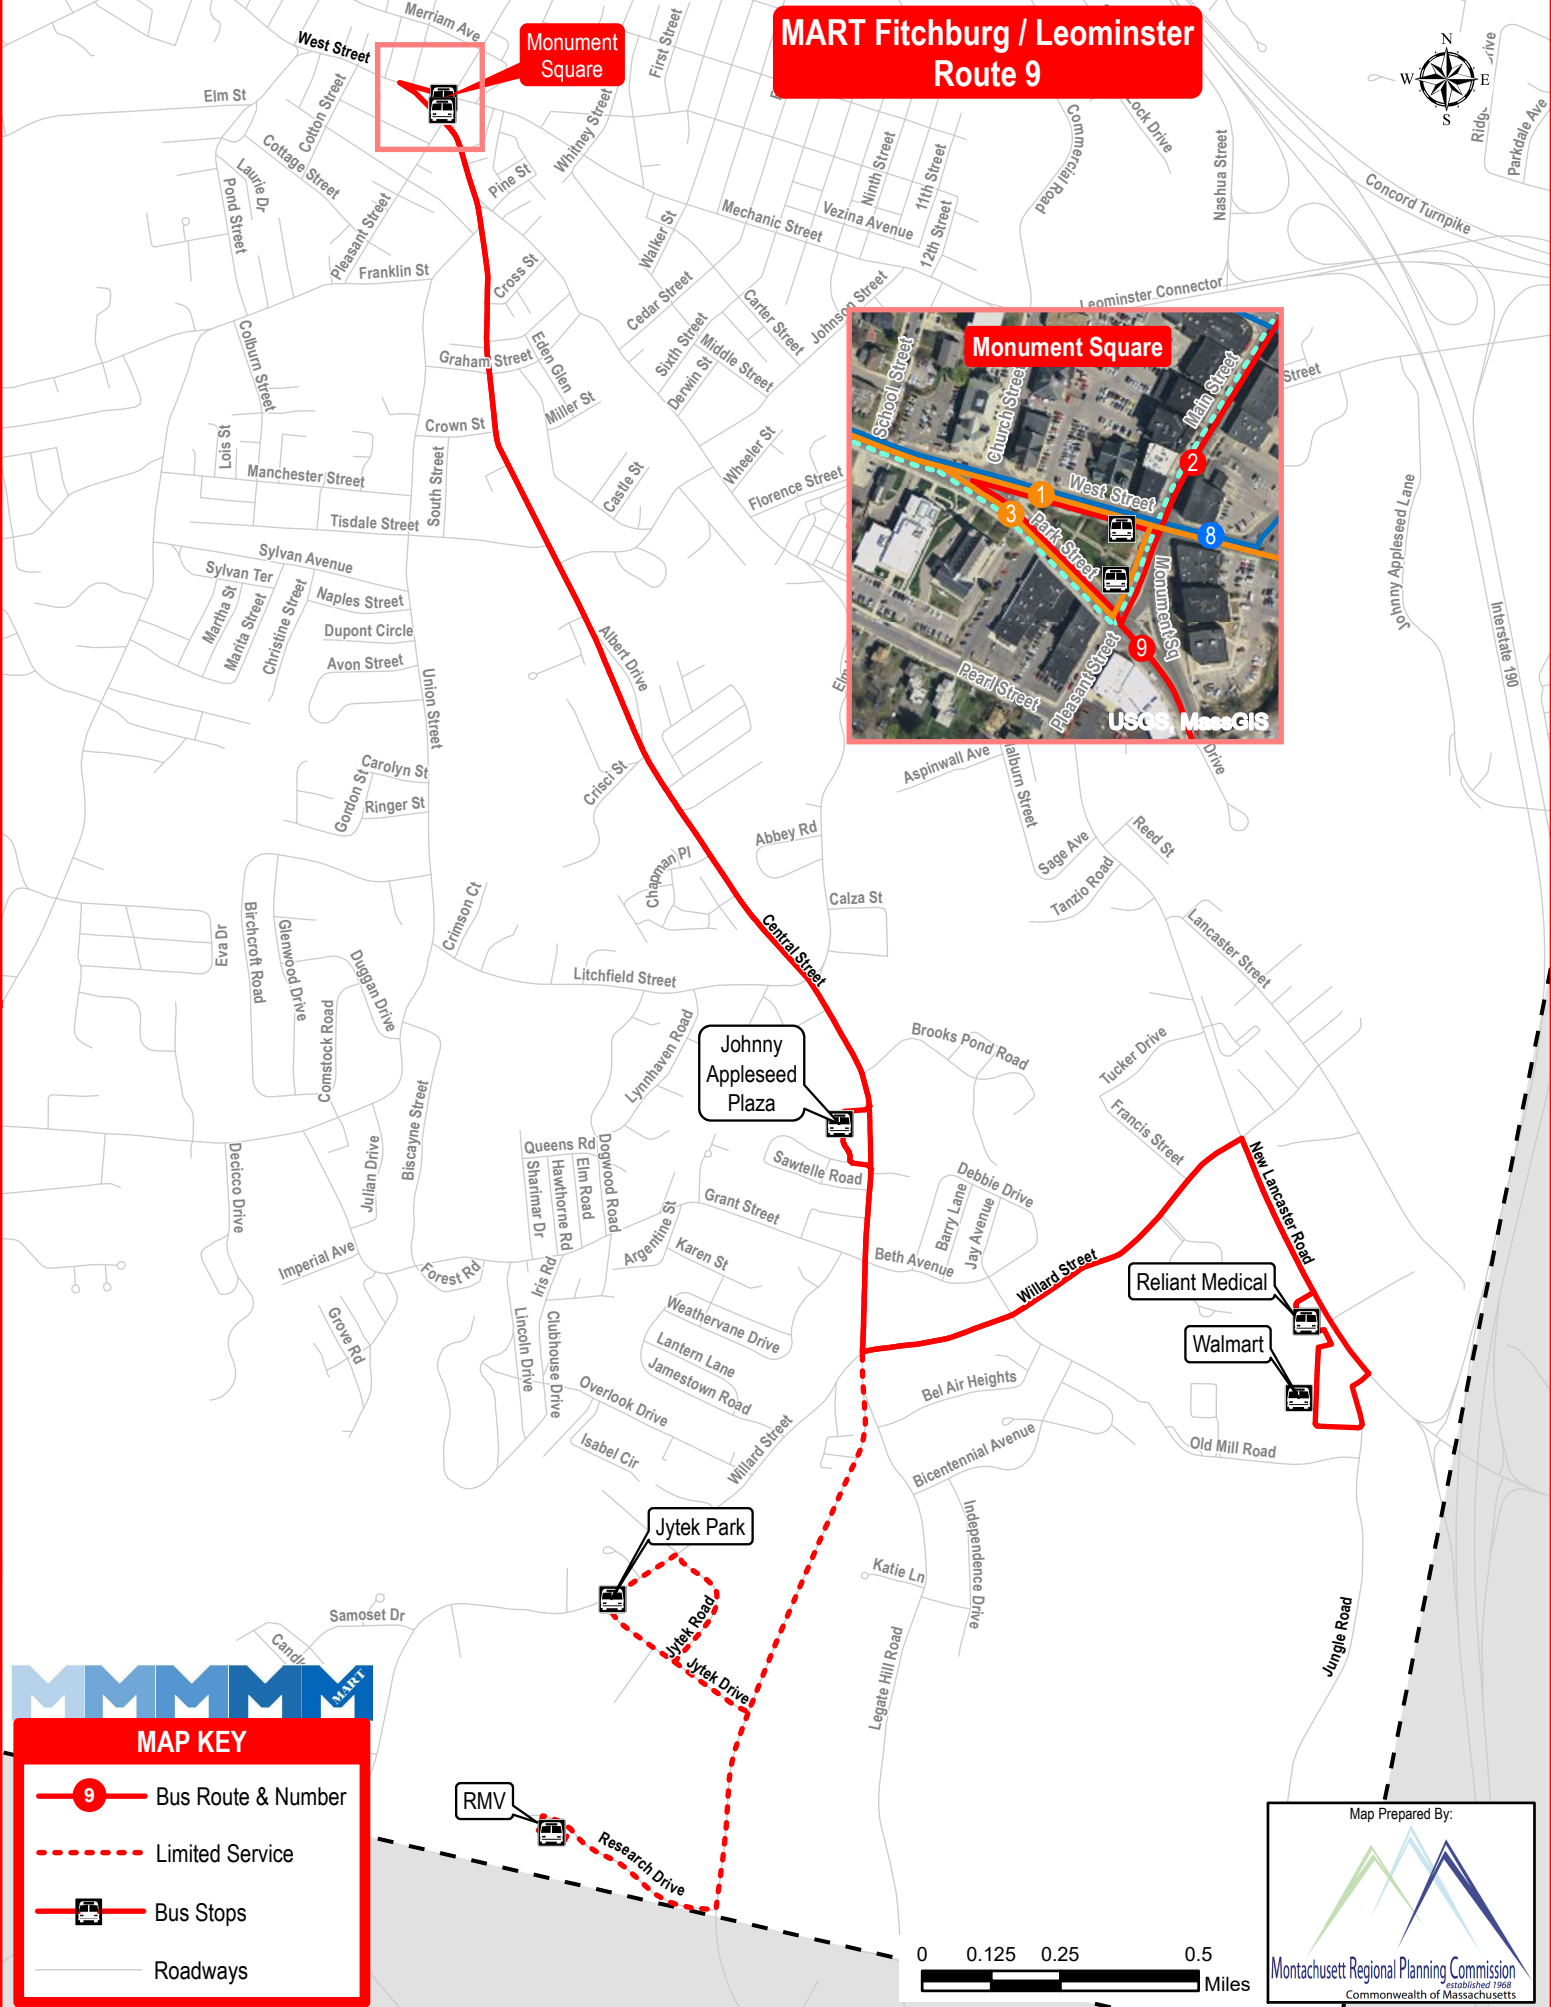

MART Fitchburg / Leominster Route 9

MAP KEY

- 9 — Bus Route & Number
- - - Limited Service
- Bus Stops
- Roadways

Map Prepared By:

Montachusett Regional Planning Commission
Established 1968
 Commonwealth of Massachusetts