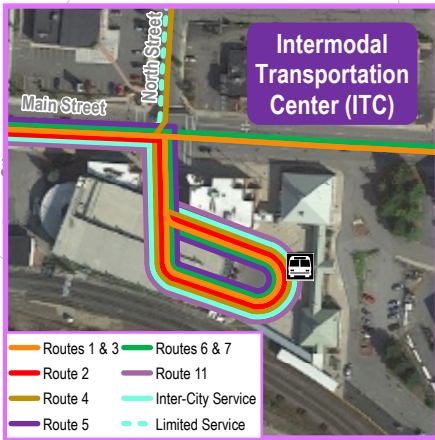

MART Fitchburg / Leominster Route 5

Map Prepared By:

 Montachusett Regional Planning Commission
 Established 1968
 Commonwealth of Massachusetts

MAP KEY

- 5 Bus Route & Number
- Limited Service
- Bus Stops
- Roadways