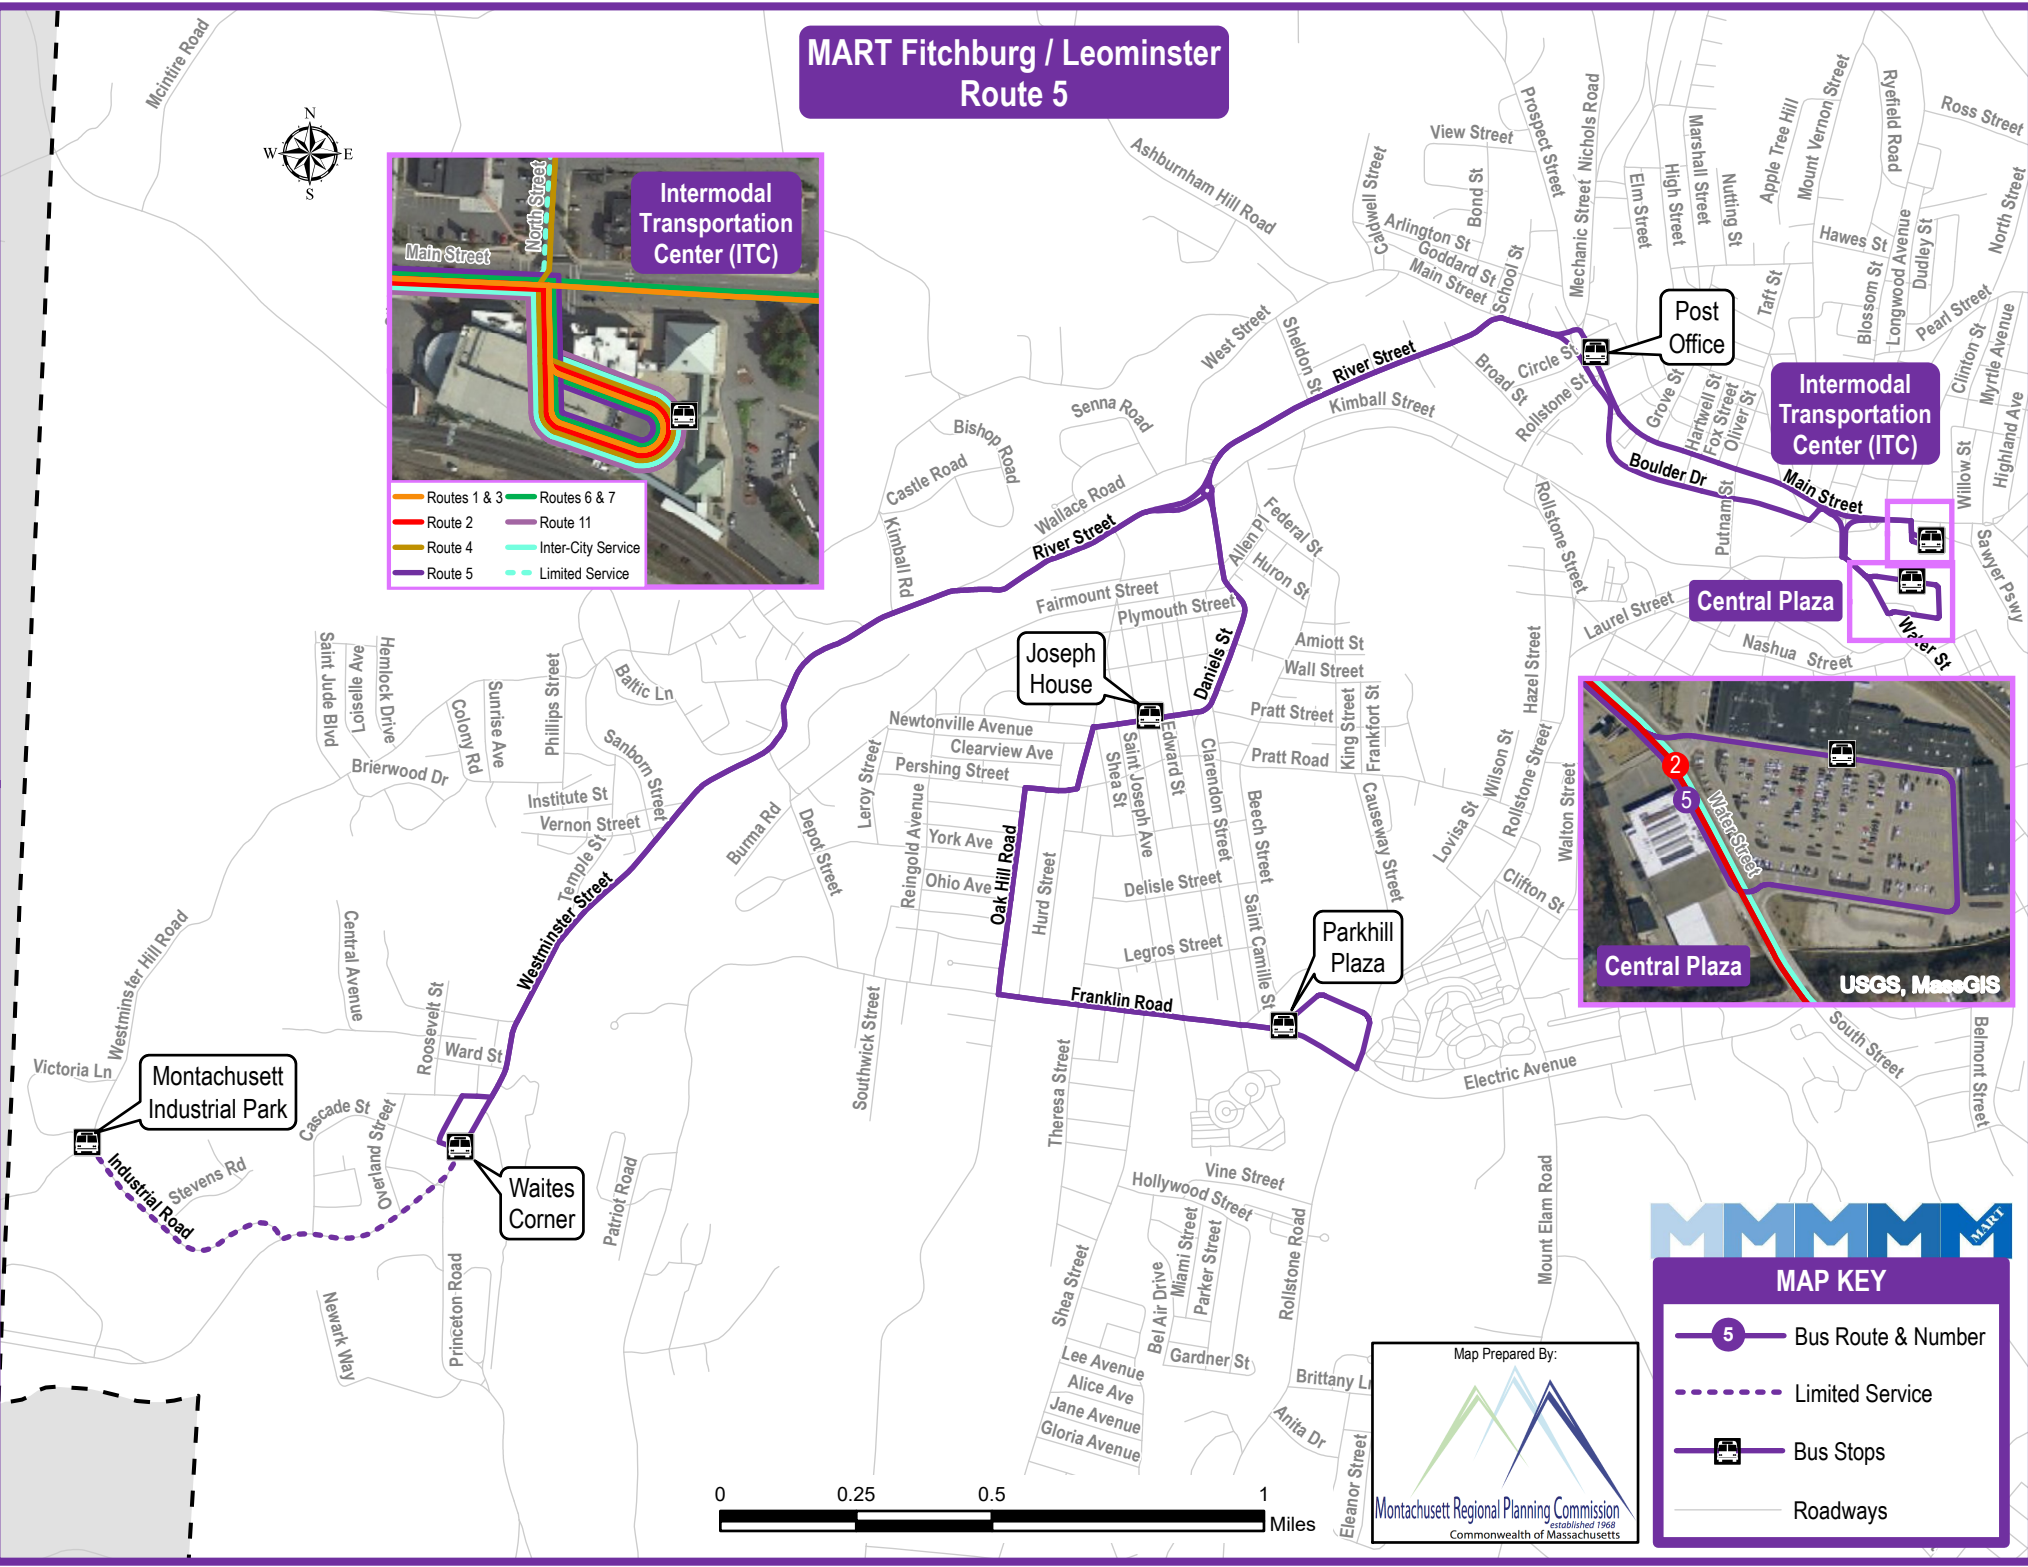

MART Fitchburg / Leominster Route 5

Map Prepared By:

 Montachusett Regional Planning Commission
 Established 1968
 Commonwealth of Massachusetts

MAP KEY

- 5 Bus Route & Number
- Limited Service
- Bus Stops
- Roadways