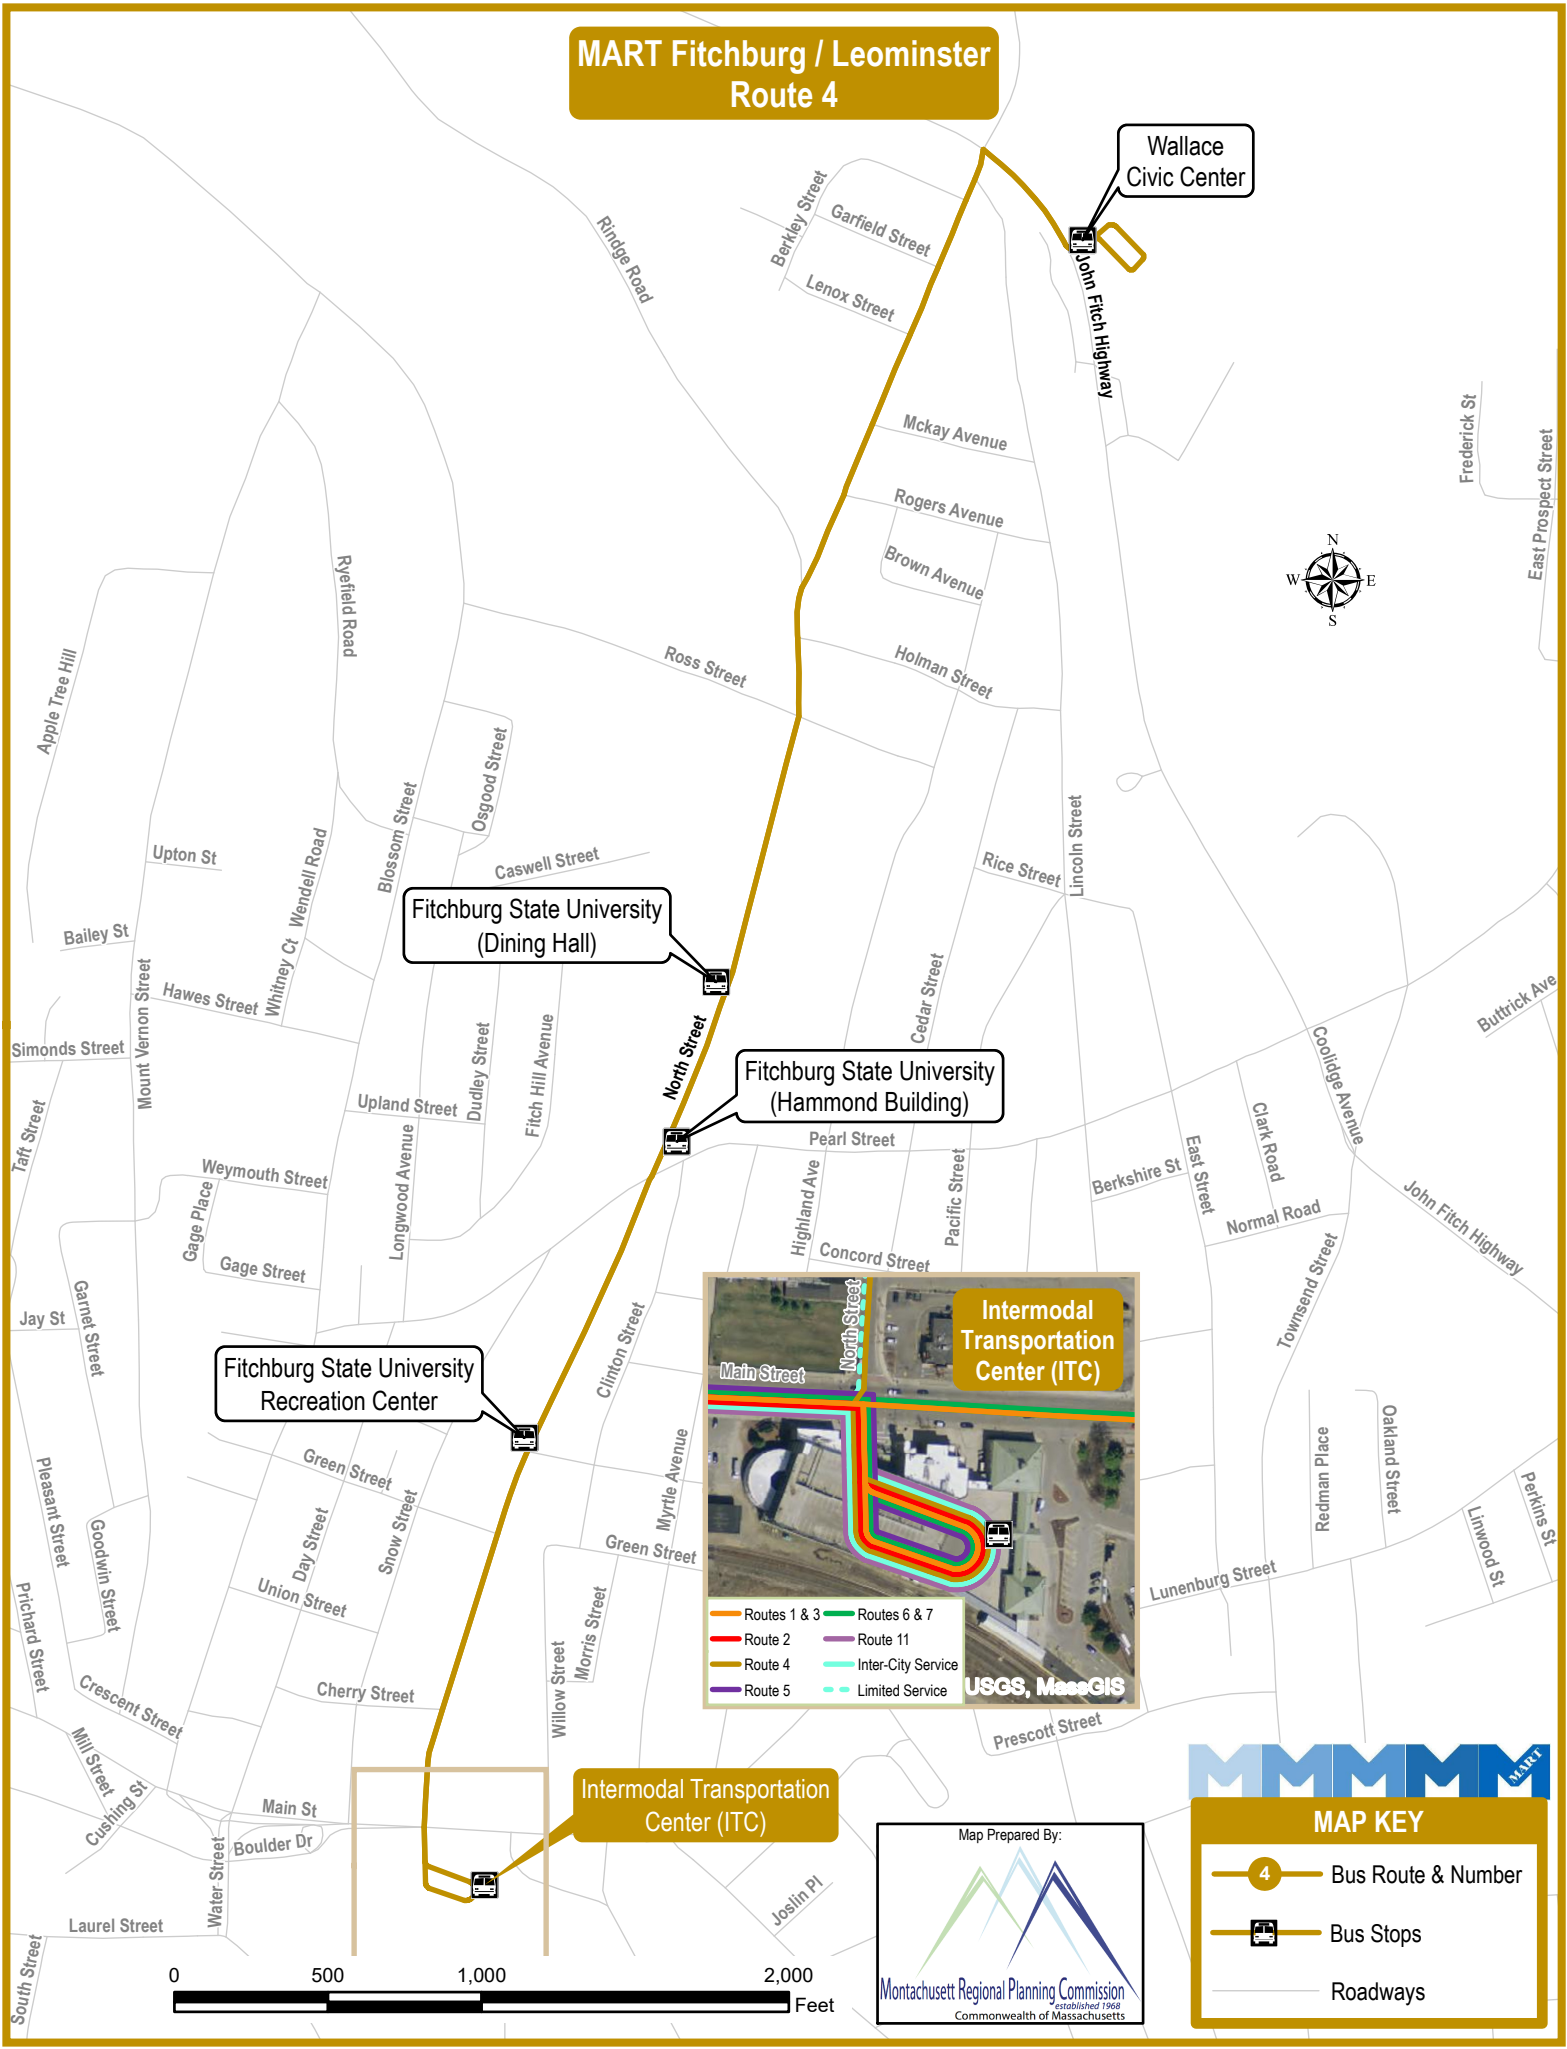

MART Fitchburg / Leominster Route 4

Wallace
Civic Center

Fitchburg State University
(Dining Hall)

Fitchburg State University
(Hammond Building)

Fitchburg State University
Recreation Center

Intermodal Transportation Center (ITC)

Routes 1 & 3	Routes 6 & 7
Route 2	Route 11
Route 4	Inter-City Service
Route 5	Limited Service

USGS, MassGIS

Map Prepared By:

Montachusett Regional Planning Commission
Established 1968
Commonwealth of Massachusetts

MAP KEY

- Bus Route & Number
- Bus Stops
- Roadways