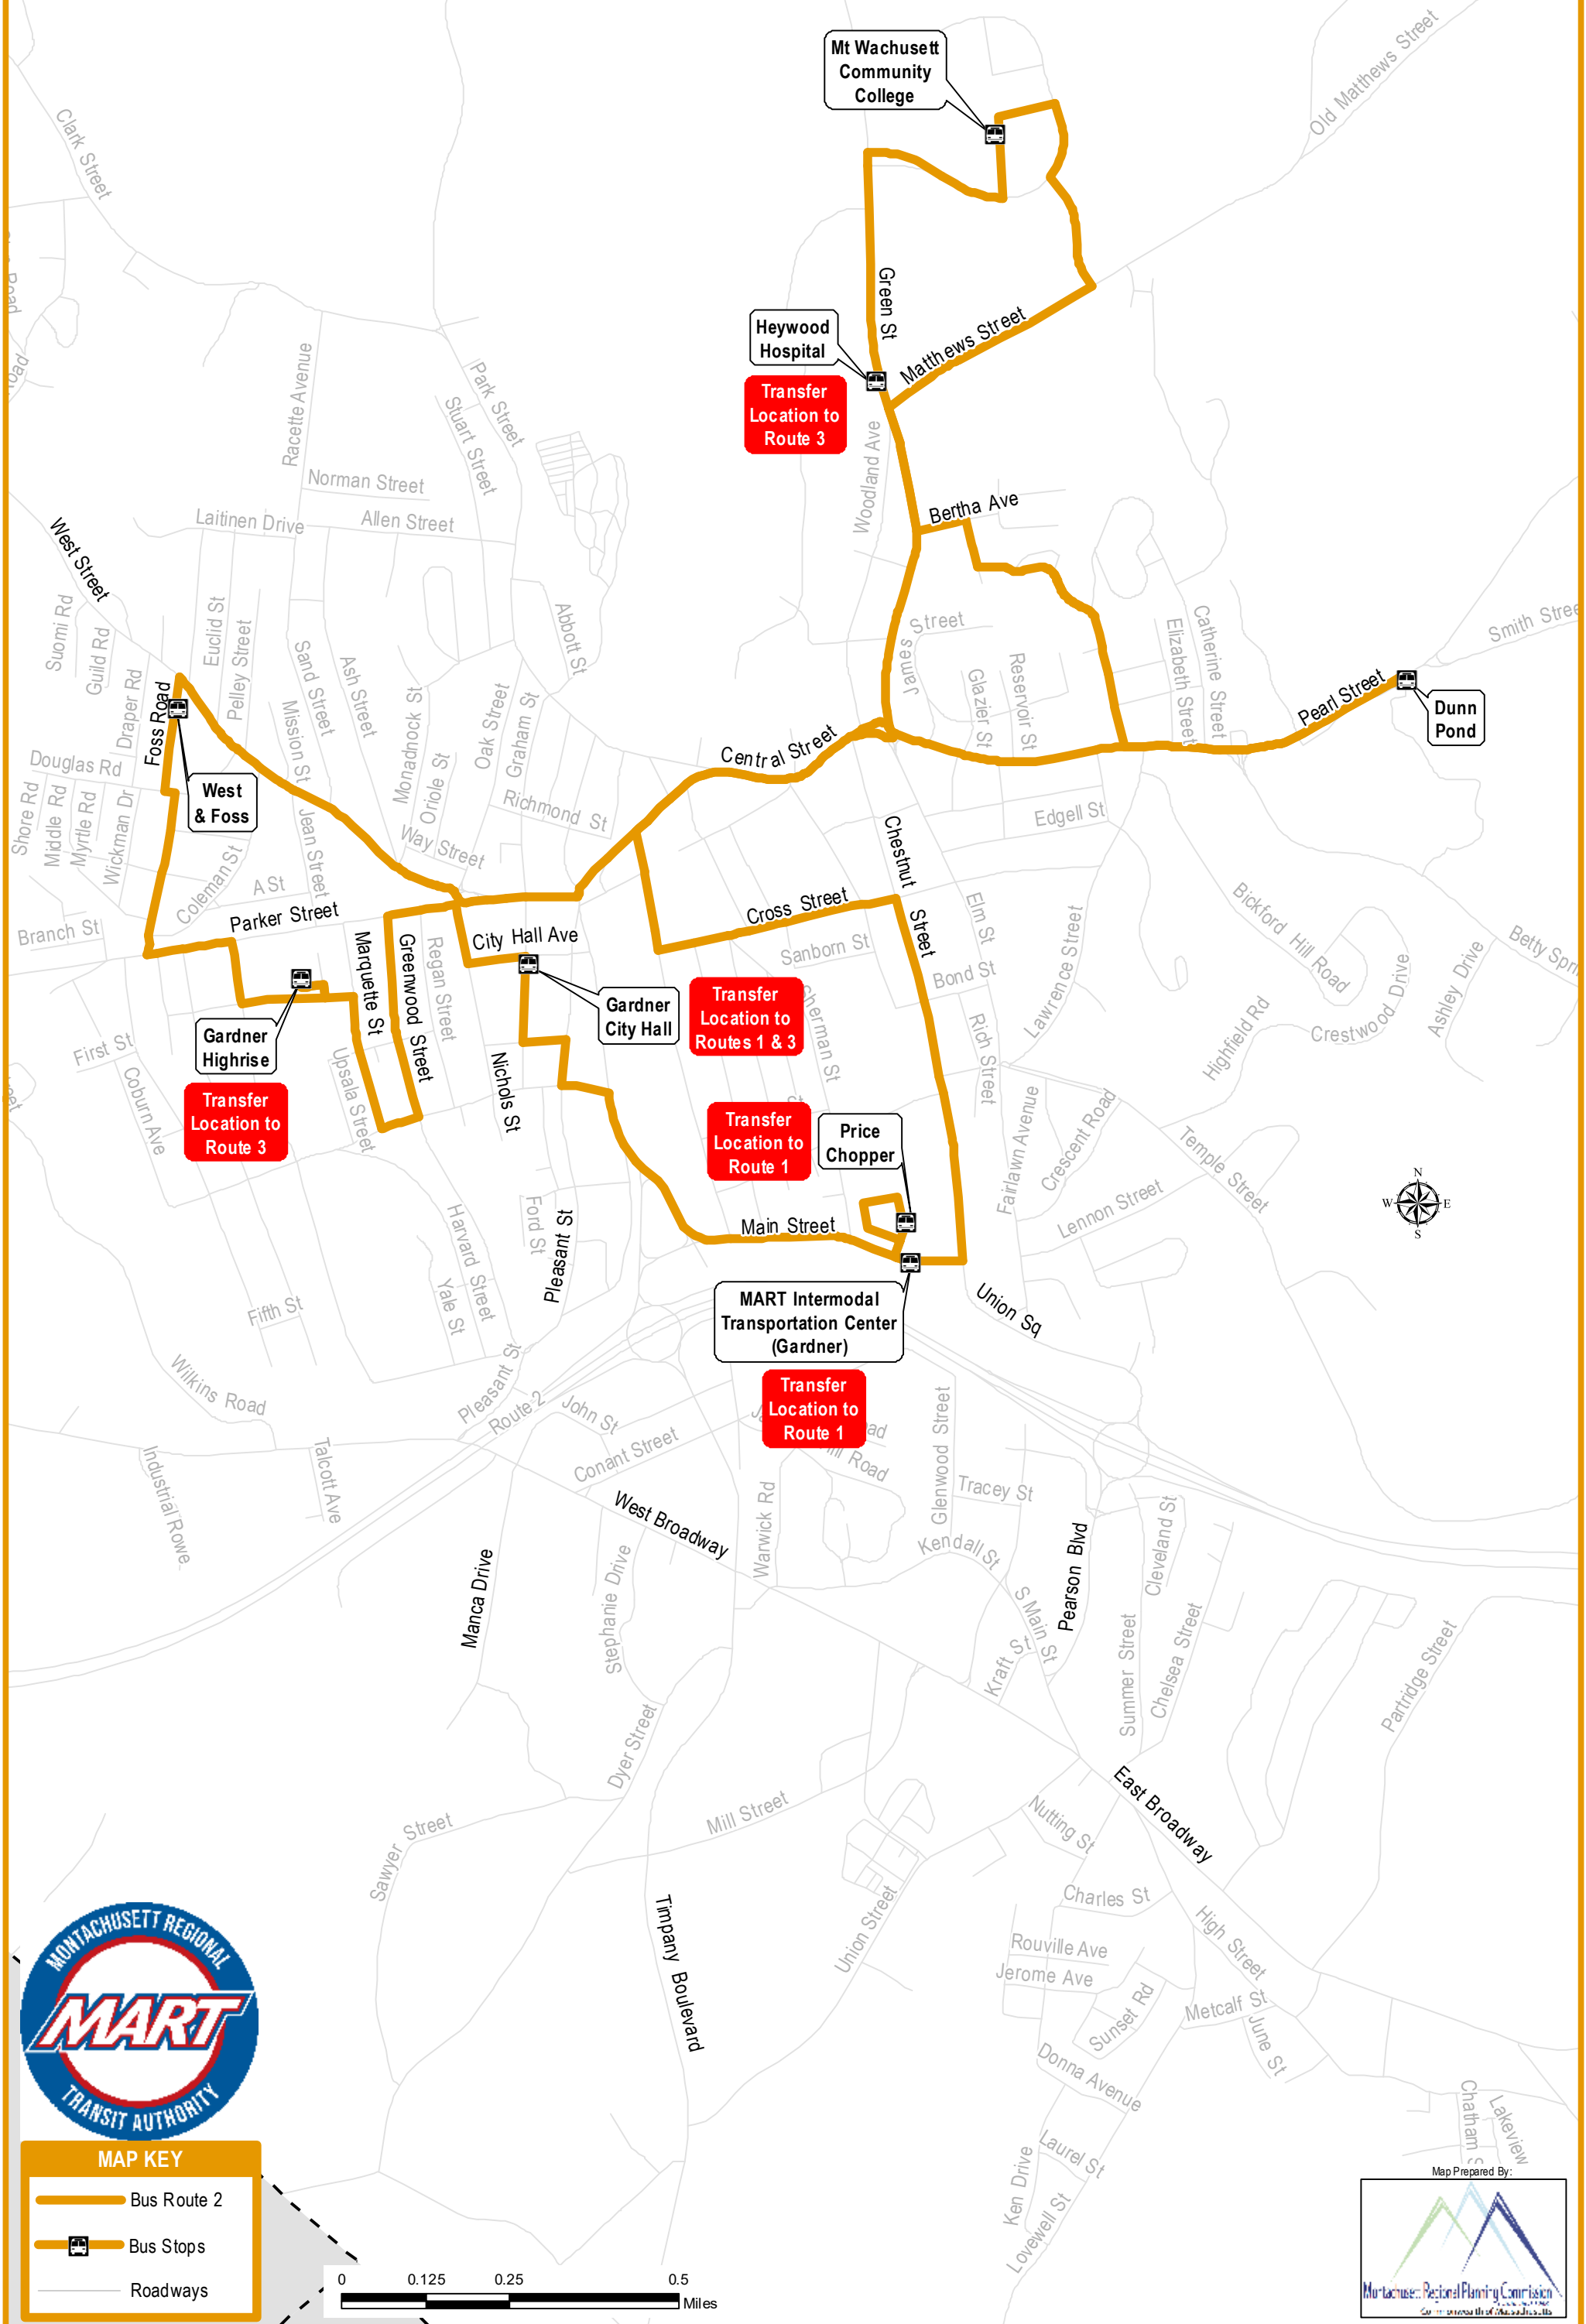

**MART Gardner Bus Route System
Proposed Route #2**

West & Foss

Gardner Highrise

Transfer Location to Route 3

Gardner City Hall

Transfer Location to Routes 1 & 3

Transfer Location to Route 1

Price Chopper

MART Intermodal Transportation Center (Gardner)

Transfer Location to Route 1

Heywood Hospital

Transfer Location to Route 3

Mt Wachusett Community College

Dunn Pond

MAP KEY

- Bus Route 2
- Bus Stops
- Roadways

Map Prepared By:

Montachusett Regional Planning Commission
Serving the residents of the region